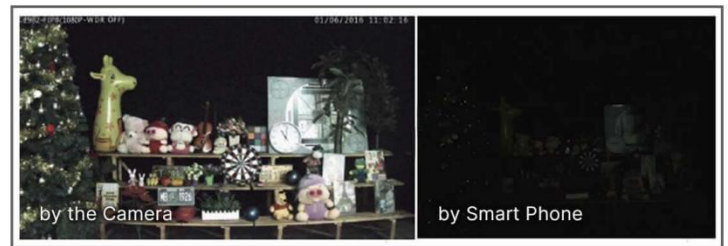

0.005Lux Ultra Low-light

The starlight camera is able to deliver high detailed color images even in low light environment reaching 0.005Lux(Color) or 0Lux(B/W), and near infrared light environments without any supplementary lighting.