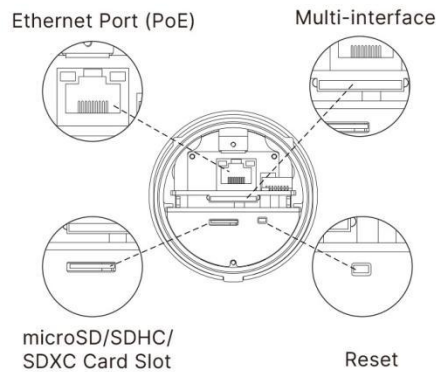

AI Weather-proof Mini Bullet Network Camera

Intelligent Analytics	Video Analysis	Region Entrance, Region Exiting, Advanced Motion Detection, Tamper Detection, Line Crossing, Loitering, Object Left, Object Removed
System	Storage	Support microSD/SDHC/SDXC Card Local Storage, up to 256G
	Advanced Function	BLC, HLC, 2D DNR, 3D DNR, Defog, AWB, IP Address Filtering, AGC, Anti-flicker, Corridor Mode, Deblur
	SIP/VoIP Support	Yes, Voice & Video-over-IP
	Event Trigger	Motion Detection, Network Disconnection, etc.
	Event Action	FTP Upload, SMTP Upload, SD Card Record, SIP Phone, HTTP Notification, etc.
	System Compatibility	ONVIF Profile G & Q & S & T, API
General	Working Temperature	-40°C~60°C
	Working Humidity	0~90%(Non-condensing)
	Power Supply	PoE (802.3af)
	Power Consumption	3W MAX 9W MAX (With IR on)
	Weather Proof	Up to IP67-rated for Weather-resistant Performance
	Housing	Vandal-proof IK10-rated Metal Housing
	Weight	750g
	Dimensions	Φ76mmX214.5mm
	Warranty	3/5 Years

AI Weather-proof Mini Bullet Network Camera

Structure Diagrams

Units: mm

Accessories Support

A01 Pole Mount

Weight: 720g
Dimensions: 170*51.5*152.6mm

A03 External Corner Bracket

Weight: 900g
Dimensions: 170*152.5*76.3mm