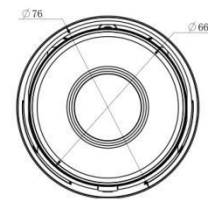

AI Weather-proof Mini Bullet Network Camera

Intelligent Analytics	Video Analysis	Region Entrance, Region Exiting, Advanced Motion Detection, Tamper Detection, Line Crossing, Loitering, Object Left, Object Removed
System	Storage	Support microSD/SDHC/SDXC Card Local Storage, up to 256G
	Advanced Function	BLC, HLC, 2D DNR, 3D DNR, Defog, AWB, IP Address Filtering, AGC, Anti-flicker, Corridor Mode, Deblur
	SIP/VoIP Support	Yes, Voice & Video-over-IP
	Event Trigger	Motion Detection, Network Disconnection, etc.
	Event Action	FTP Upload, SMTP Upload, SD Card Record, SIP Phone, HTTP Notification, etc.
	System Compatibility	ONVIF Profile G & Q & S & T, API
General	Working Temperature	-40°C~60°C
	Working Humidity	0~90%(Non-condensing)
	Power Supply	PoE (802.3af)
	Power Consumption	3W MAX 9W MAX (With IR on)
	Weather Proof	Up to IP67-rated for Weather-resistant Performance
	Housing	Vandal-proof IK10-rated Metal Housing
	Weight	750g
	Dimensions	Φ76mmX214.5mm
	Warranty	3/5 Years

AI Weather-proof Mini Bullet Network Camera

Structure Diagrams

Units: mm

Accessories Support

A01 Pole Mount

Weight: 720g
Dimensions: 170*51.5*152.6mm

A03 External Corner Bracket

Weight: 900g
Dimensions: 170*152.5*76.3mm

A63 Junction Box

Weight: 620g
Dimensions: 134*126*40mm

Milesight | www.milesight.com

Contact Us: sales@milesight.com support@milesight.com

Add: 220 NE 51st Street, Oakland Park, Florida 33334, USA
Tel: +1-800-561-0485